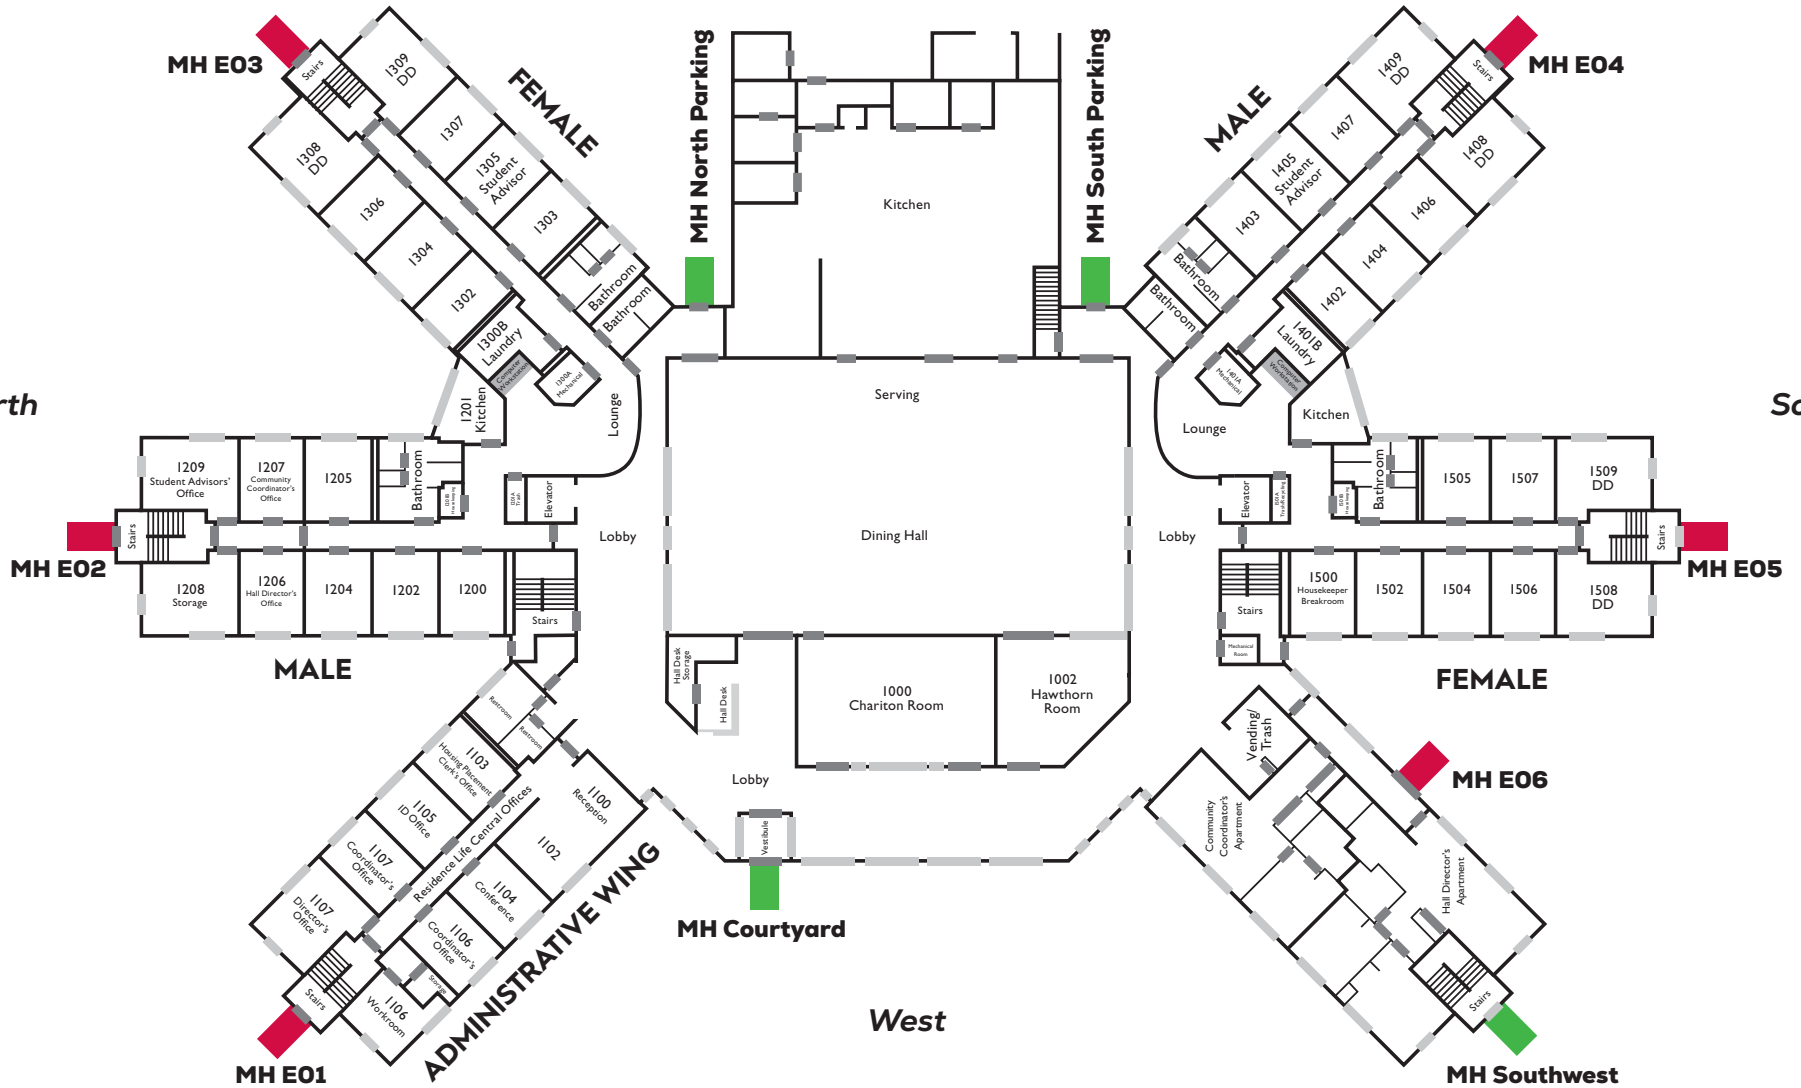

East

North

South

West

PERIMETER ACCESS

# Missouri Hall

## First Floor

**Red** – Exit Only

**Green** – Doors unlocked from 6 a.m.-10:30 p.m.  
ID card access permitted 10:30 p.m.-6 a.m.