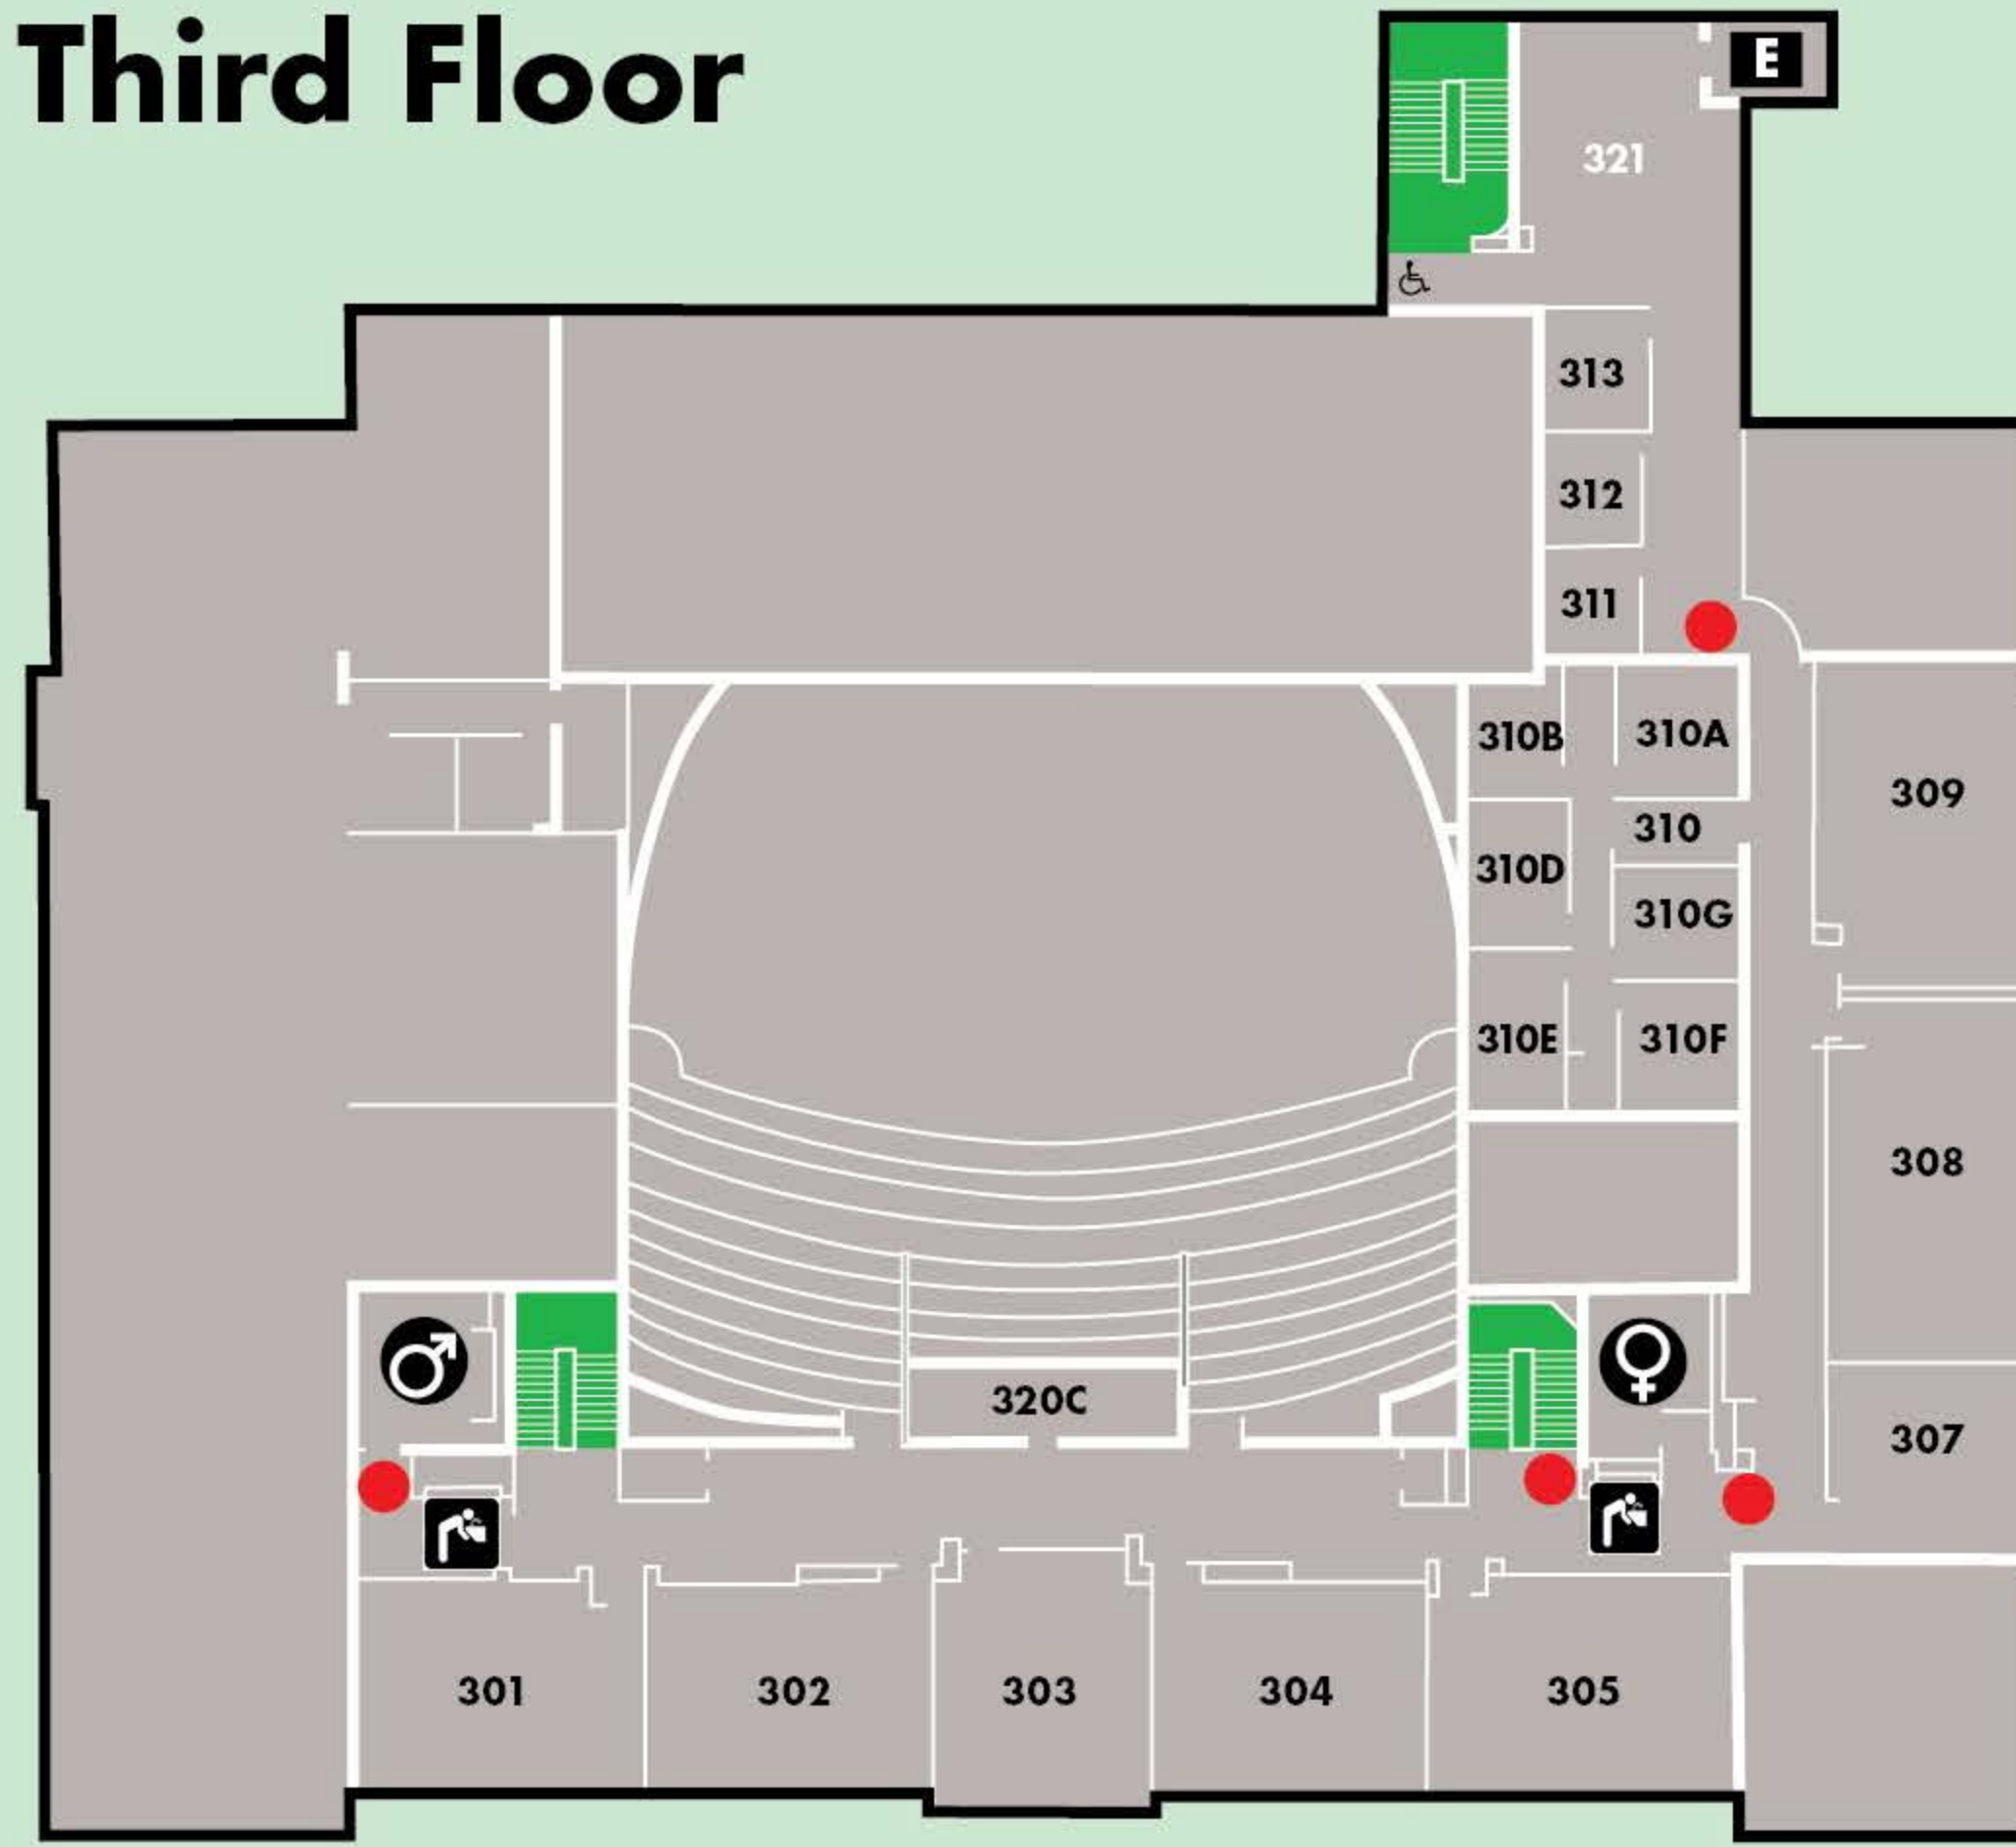

BALDWIN HALL

First Floor

Third Floor

First Floor

Little Theatre	102
Baldwin Auditorium	105
Center for International Students	104
Center for International Education/ Study Abroad	106
Center for Diversity & Inclusion	109
Interfaith Room	113
Prayer Room	115
Music Practice Rooms	116 - 121

Second Floor

CML Peer Learning	262, 263
Publishing Center	232

Third Floor

CML Language & Learning Center	308 - 309
CML Peer Learning	310 - 313

Second Floor

Basement

- E** Elevator
- Men's Restroom
- Women's Restroom
- ADA Emergency Pick-Up
- Computer Stations
- Water Bottle Filling Stations
- AED
- Exits
- Fire Extinguishers
- Storm Shelter
- Printers
- Gender Neutral Bathroom