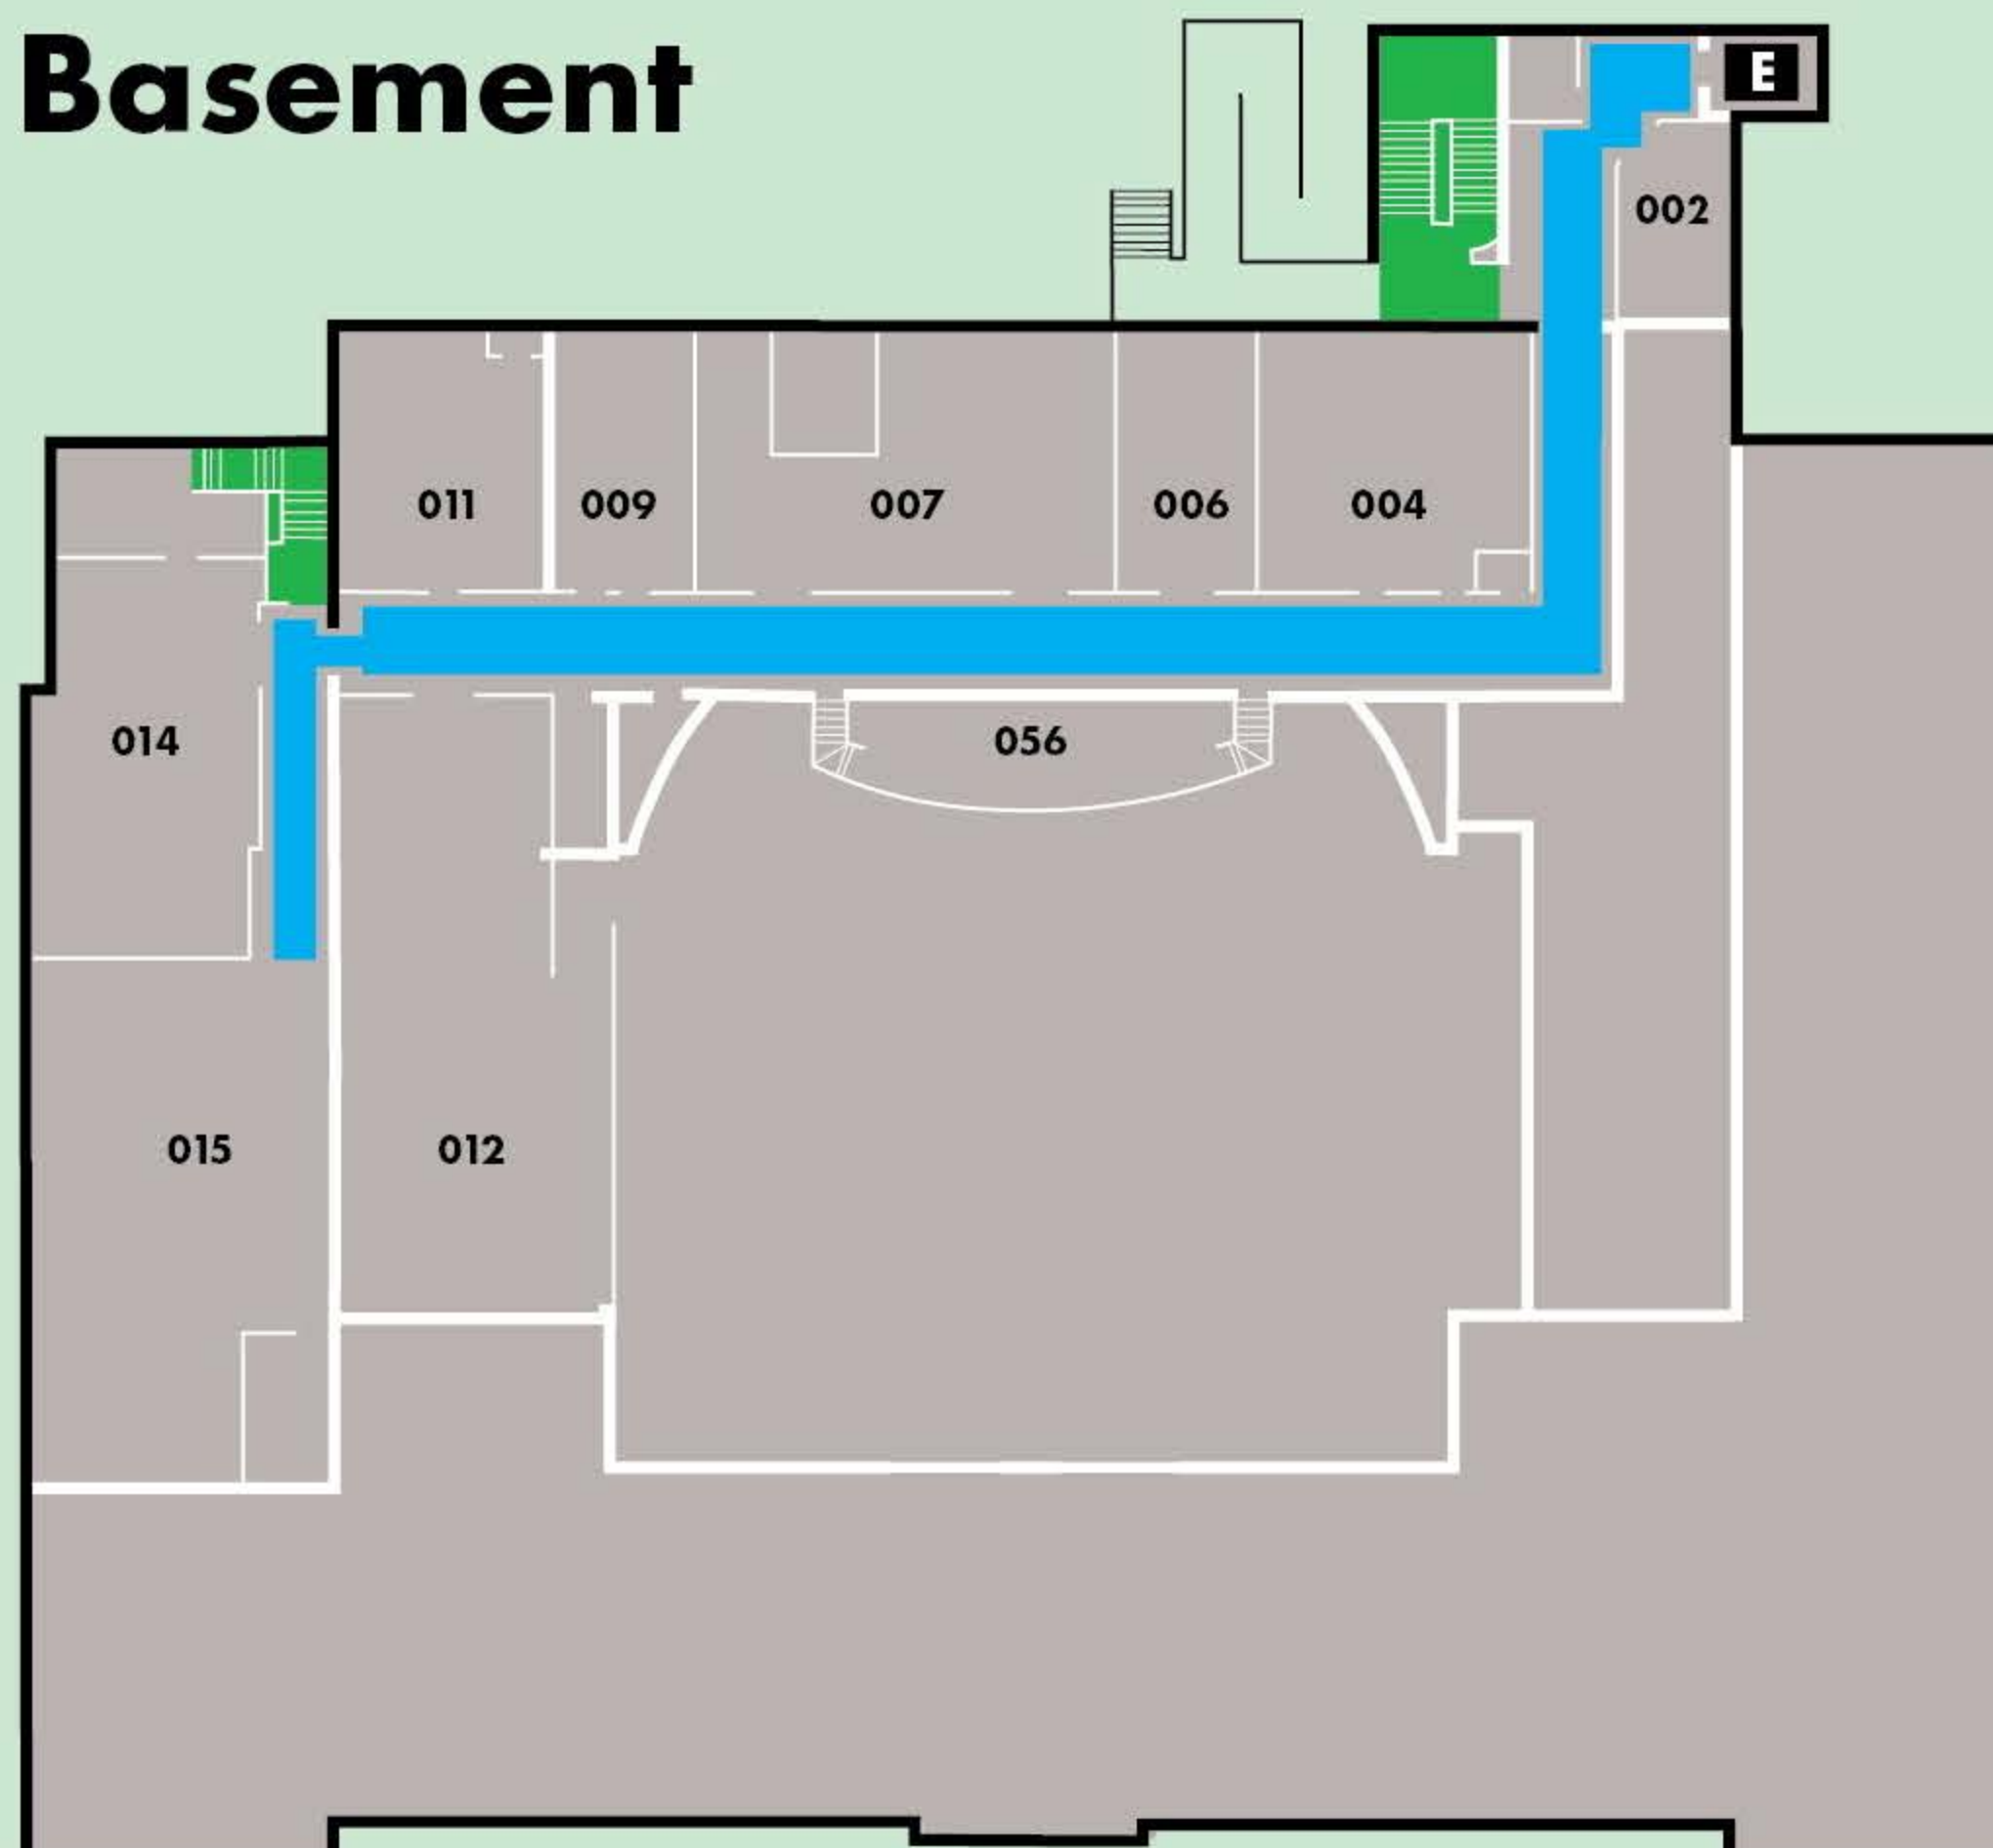

BALDWIN HALL

First Floor

Third Floor

First Floor

Little Theatre	102
Baldwin Auditorium	105
Center for International Students	104
Center for International Education/ Study Abroad	106
Center for Diversity & Inclusion	109
Interfaith Room	113
Prayer Room	115
Music Practice Rooms	116 - 121

Second Floor

CML Peer Learning	262, 263
Publishing Center	232

Third Floor

CML Language & Learning Center	308 - 309
CML Peer Learning	310 - 313

Second Floor

Basement

- E** Elevator
- Men's Restroom
- Women's Restroom
- ADA Emergency Pick-Up
- Computer Stations
- Water Bottle Filling Stations
- AED
- Exits
- Fire Extinguishers
- Storm Shelter
- Printers
- Gender Neutral Bathroom