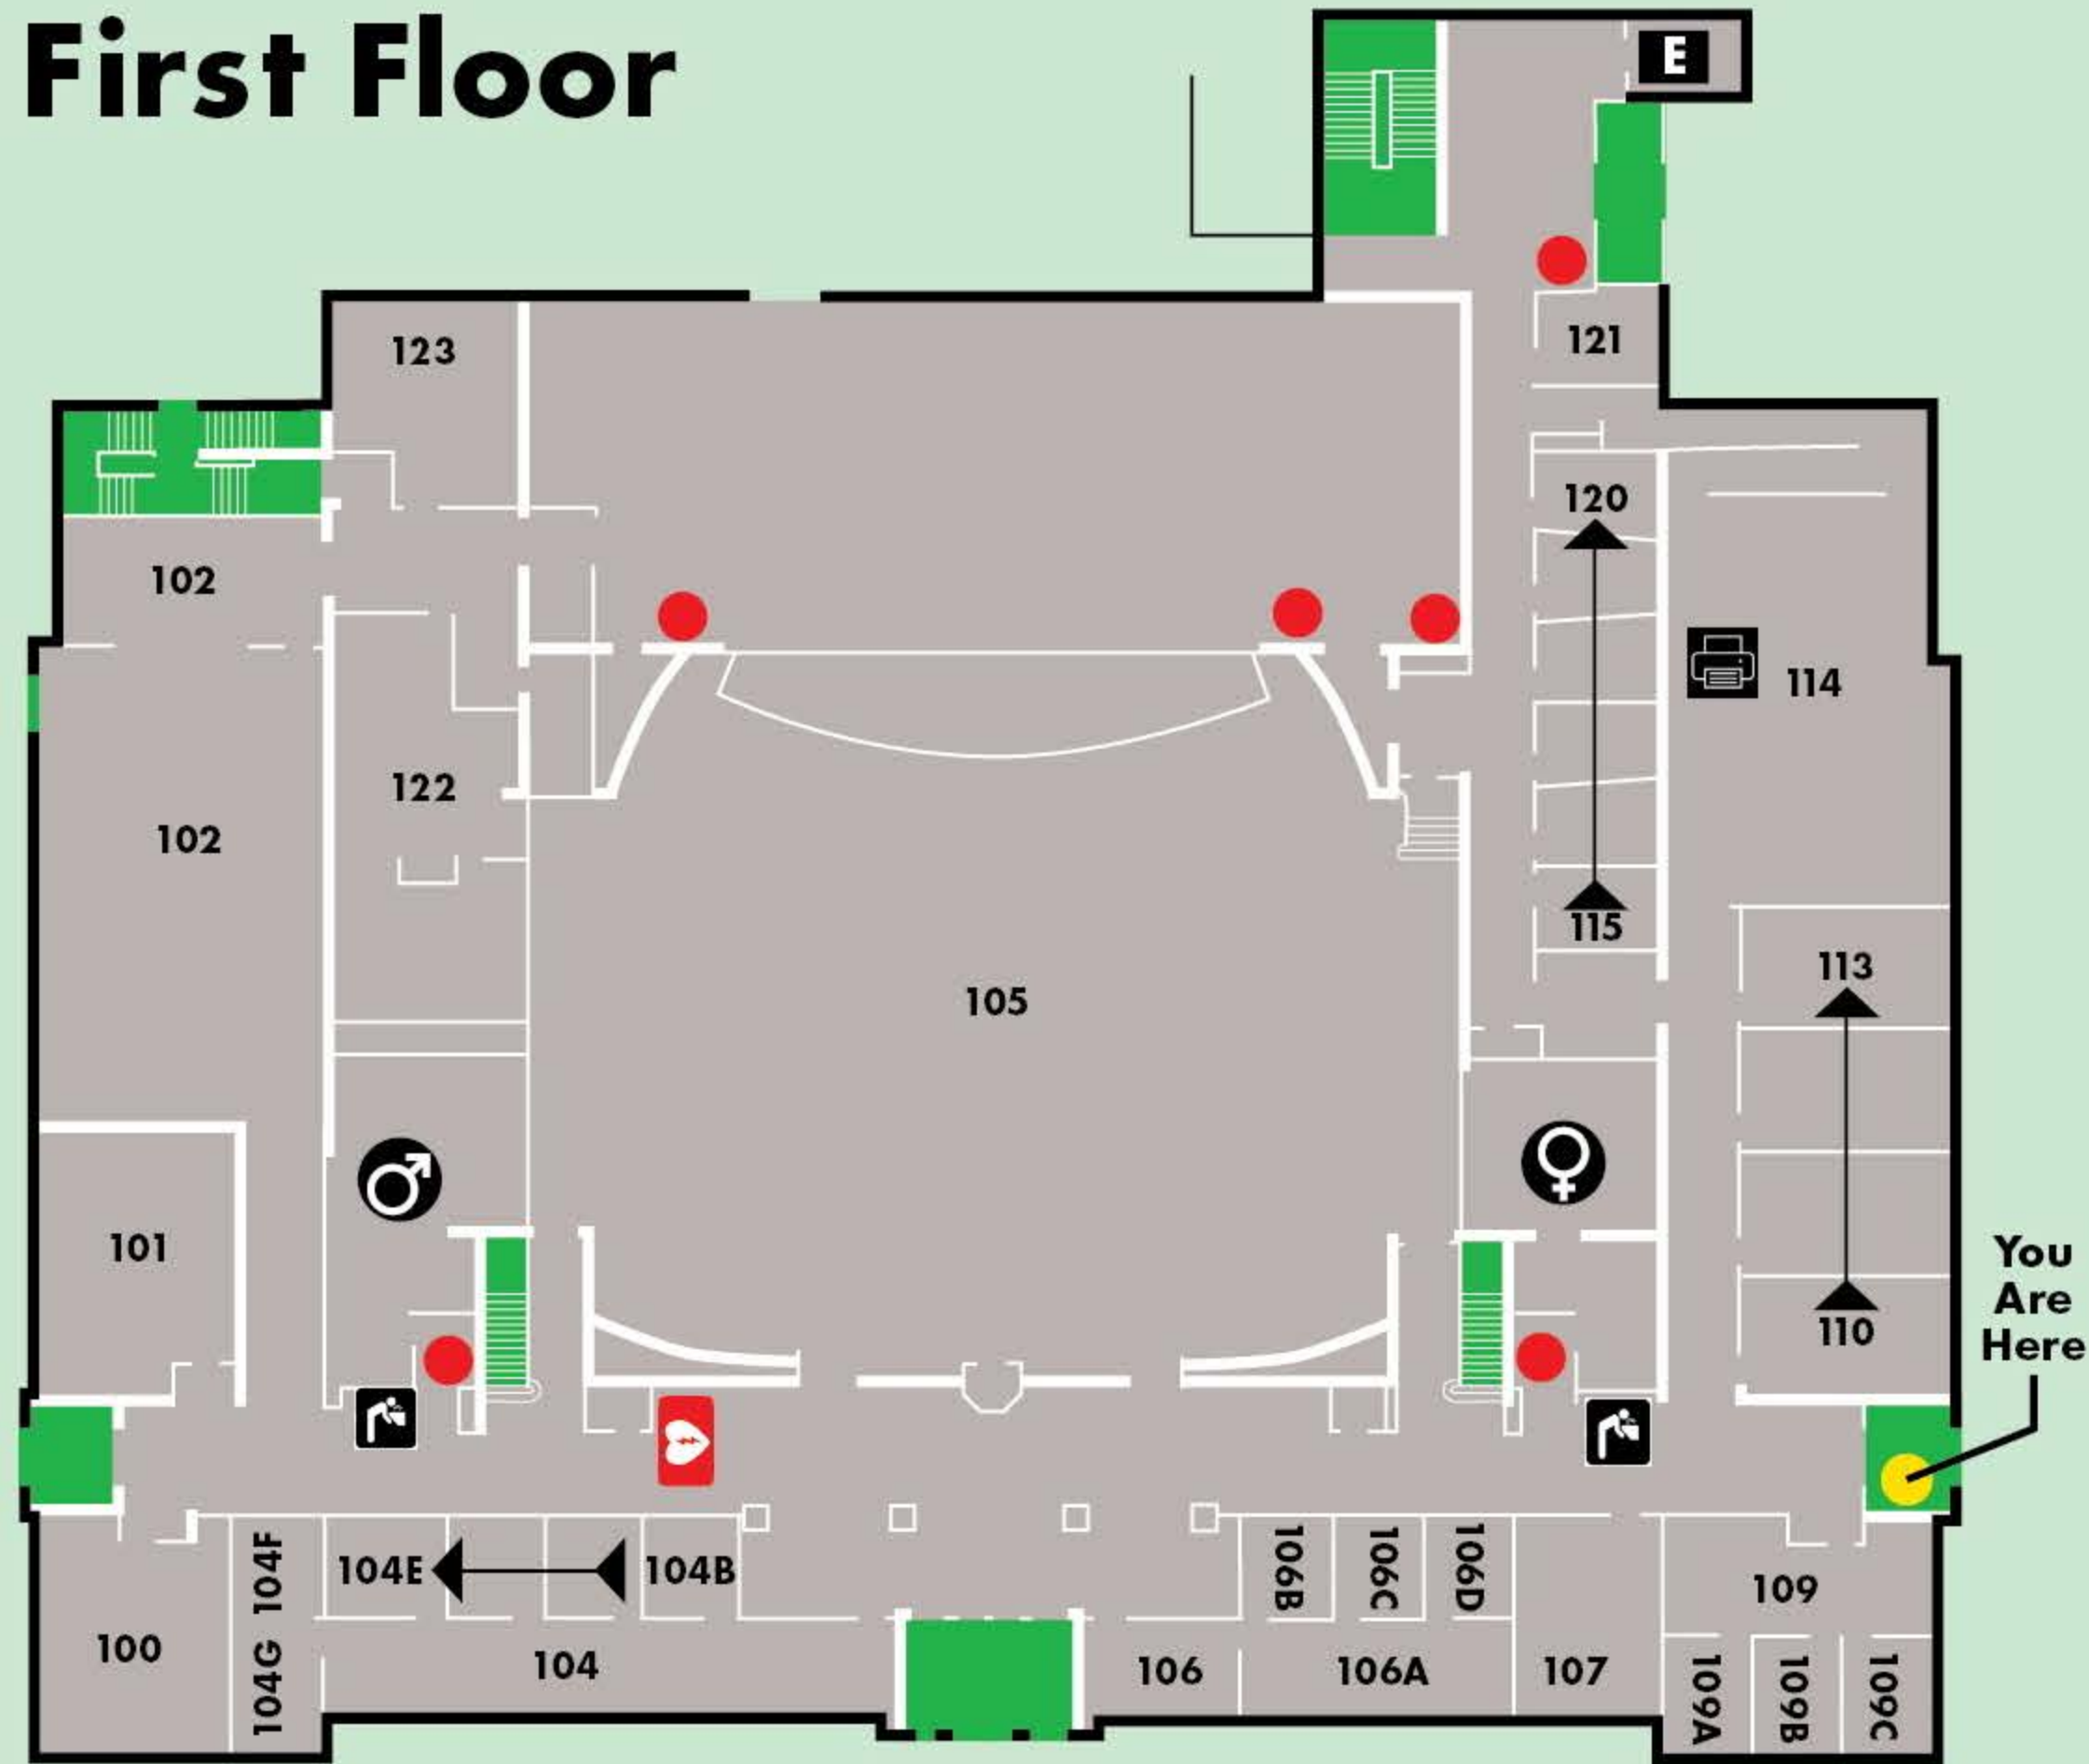

BALDWIN HALL

First Floor

Third Floor

First Floor

Little Theatre	102
Baldwin Auditorium	105
Center for International Students	104
Center for International Education/ Study Abroad	106
Center for Diversity & Inclusion	109
Interfaith Room	113
Prayer Room	115
Music Practice Rooms	116 - 121

Second Floor

CML Peer Learning	262, 263
Publishing Center	232

Third Floor

CML Language & Learning Center	308 - 309
CML Peer Learning	310 - 313

Second Floor

Basement

- E** Elevator
- Men's Restroom
- Women's Restroom
- ADA Emergency Pick-Up
- Computer Stations
- Water Bottle Filling Stations
- AED
- Exits
- Fire Extinguishers
- Storm Shelter
- Printers
- Gender Neutral Bathroom