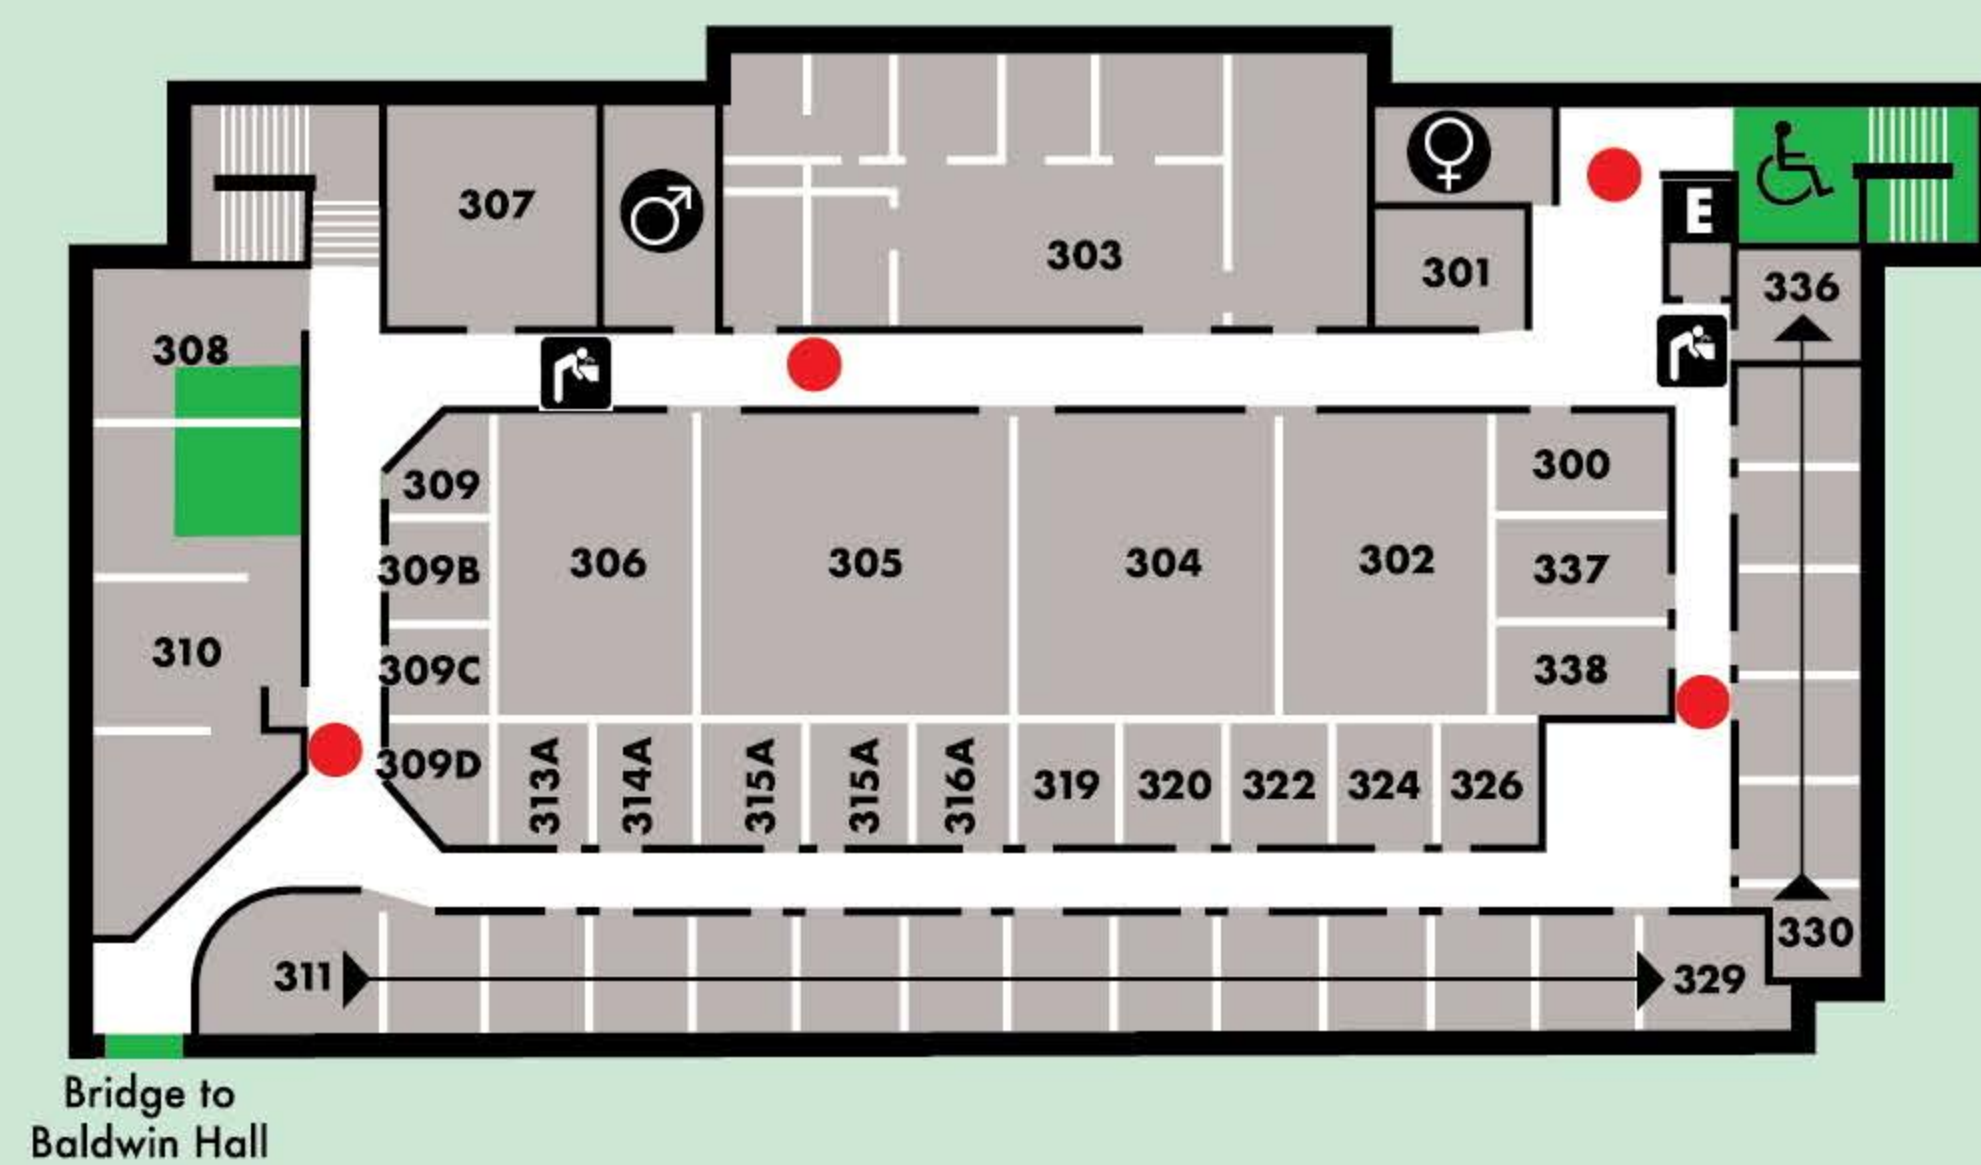

McCLAIN HALL

First Floor

Third Floor

Bridge to Baldwin Hall

Second Floor

- Computer Stations
- Water Bottle Filling Stations
- Printers
- Elevator
- Men's Restroom
- Women's Restroom
- ADA Emergency Pick-Up
- AED
- Exits
- Fire Extinguishers
- Storm Shelter