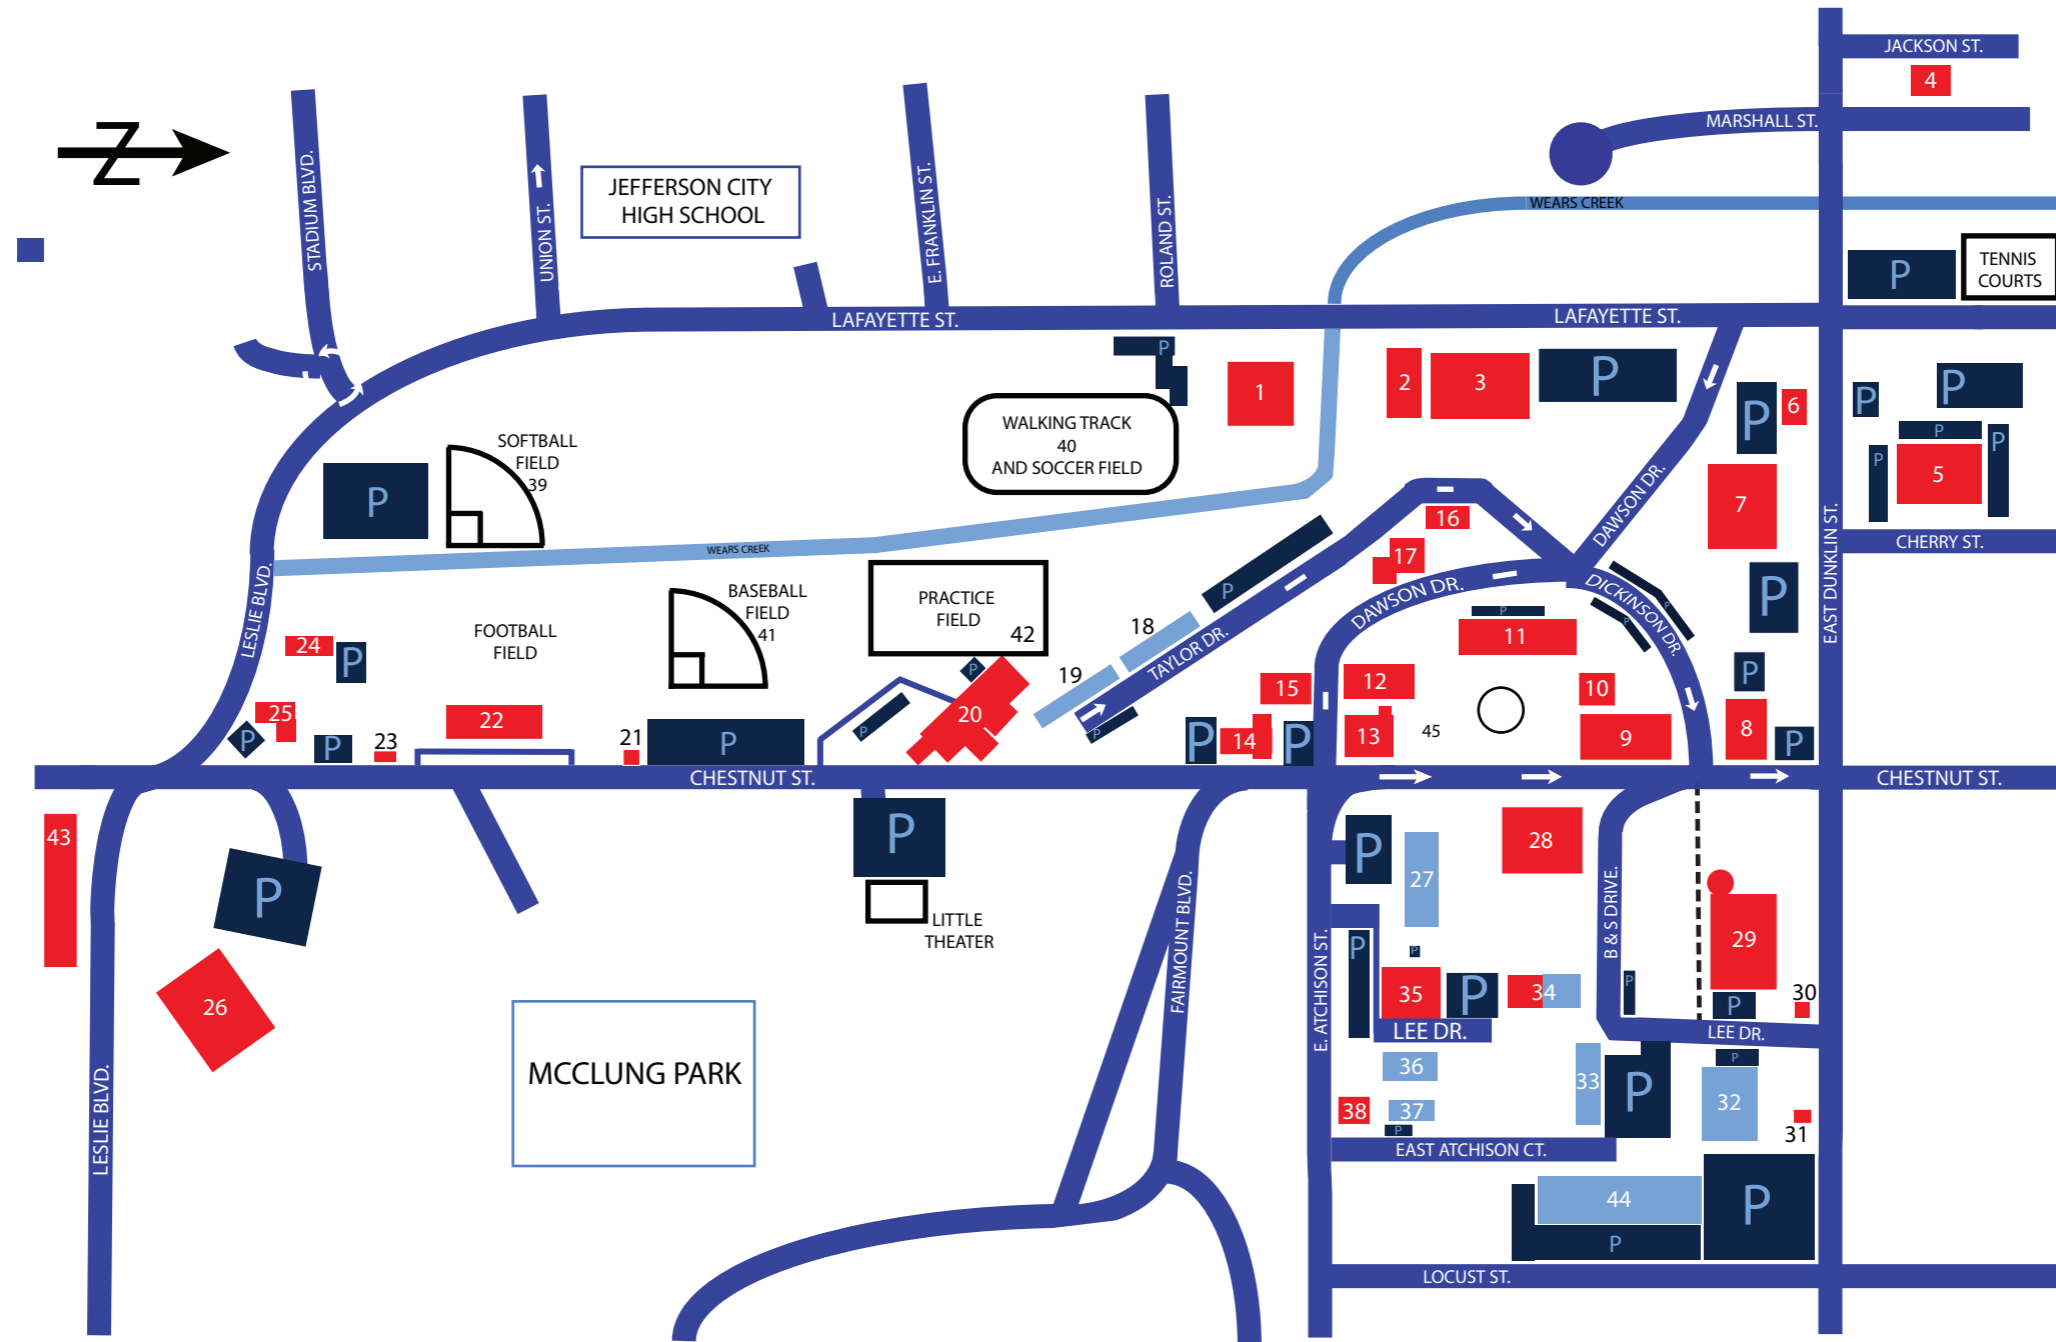

# LINCOLN UNIVERSITY OF MISSOURI

1. Soldiers Hall/ROTC (SH) 903 Lafayette
2. Israel J Collier Physical Plant (MTN) 821 Lafayette
3. Jason Gymnasium (JH) 809 Lafayette
4. Presidents Residence (PRH) 601 Jackson Street
5. Elliff Hall (EH) 709 E. Dunklin
6. Mitchell Hall (MIH) 706 E. Dunklin
7. Richardson Fine Arts Center (FAC) 710 E. Dunklin
8. Martin Luther King Hall (MLK) 812 E. Dunklin
9. Founders Hall (FH) 816 Chestnut
10. Memorial Hall (MEH) 818 Chestnut
11. Young Hall (YH) 820 Chestnut
12. Schweich Hall (SCH) 822 Chestnut
13. Stamper Hall (STH) 824 Chestnut
14. Foster Hall (FSH) 904 Chestnut
15. Allen Hall (AH) 900 Chestnut

16. Damel Hall (DH) 821 Taylor Dr.
17. Power Plant (PP) 823 Taylor Dr.
18. Tull Hall (TH) 918 Taylor Dr.
19. Perry Hall (PH) 920 Taylor Dr.
20. Shipping, Receiving, Supply (SRS) 1002 Chestnut
21. Dwight T. Reed Annex (RSA) 1106 Chestnut
22. Dwight T. Reed Stadium (STA) 1110 Chestnut
23. Public Safety (PS) 1118 Chestnut
24. Greenhouse (GN) 1204 Chestnut
25. Small Animal Research Facility (SARF) 1220 Chestnut
26. Dickinson Research Center (DRC) 1219 Chestnut
27. Anthony Hall (ANH) 825 Chestnut
28. Scruggs University Center (SU) 819 Chestnut
29. Page Library (PL) 712 Lee Dr.
30. Home Management (HM) 926 E. Dunklin

31. KJLU Radio Station (KJLU) 1004 E. Dunklin
32. Dawson Hall (DSN) 711 Lee Dr.
33. Martin Hall (MH) 817 Lee Dr.
34. Bennett Hall (BH) 818 Lee Dr.
35. Thompkins Health Center (TC) 822 Lee Dr.
36. Hoard Hall (HH) 804B E. Atchison Ct.
37. Yates Hall (YHA) 804A E. Atchison Ct.
38. E. Atchison Ct. Facility 925 E. Atchison Ct.
39. Softball Field
40. Soccer Field
41. Baseball Field
42. Practice Field
43. South Campus Building (SCB) 900 and 906 Leslie Blvd.
44. Sherman D. Scruggs Hall (SSH) 800 Locust St.
45. Soldiers Memorial Plaza

**P** Parking

**■** Academic and Non Academic Buildings

**■** Residence Halls

**↑** One Way Road

**LINCOLN**  
University