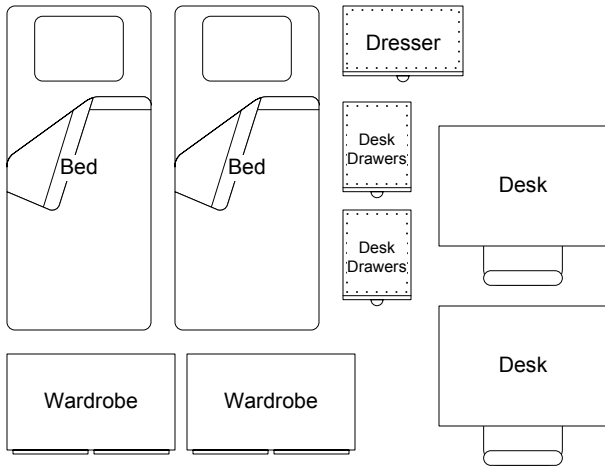

Standard Double
Missouri Hall
Truman State University

11'-8"

14'-7"

AC Unit

Notes:

The room and the furniture are drawn to scale, though all rooms and furniture vary in size. Some of the standard double rooms have had various uses over the years and may have slightly different configurations than what is shown. This should be used to give you an idea of how you'd like to set up your room, but you'll ultimately need to wait until move-in day to see how it will all work.

The beds are versatile and can be lofted, bunked, or lowered to standard heights. The beds are lofted by default, but you can change their heights when you move in. When the beds are lofted, the desks will fit underneath them. This will free up space in the room. The desk drawer units will fit under the desks, which will also free up room.